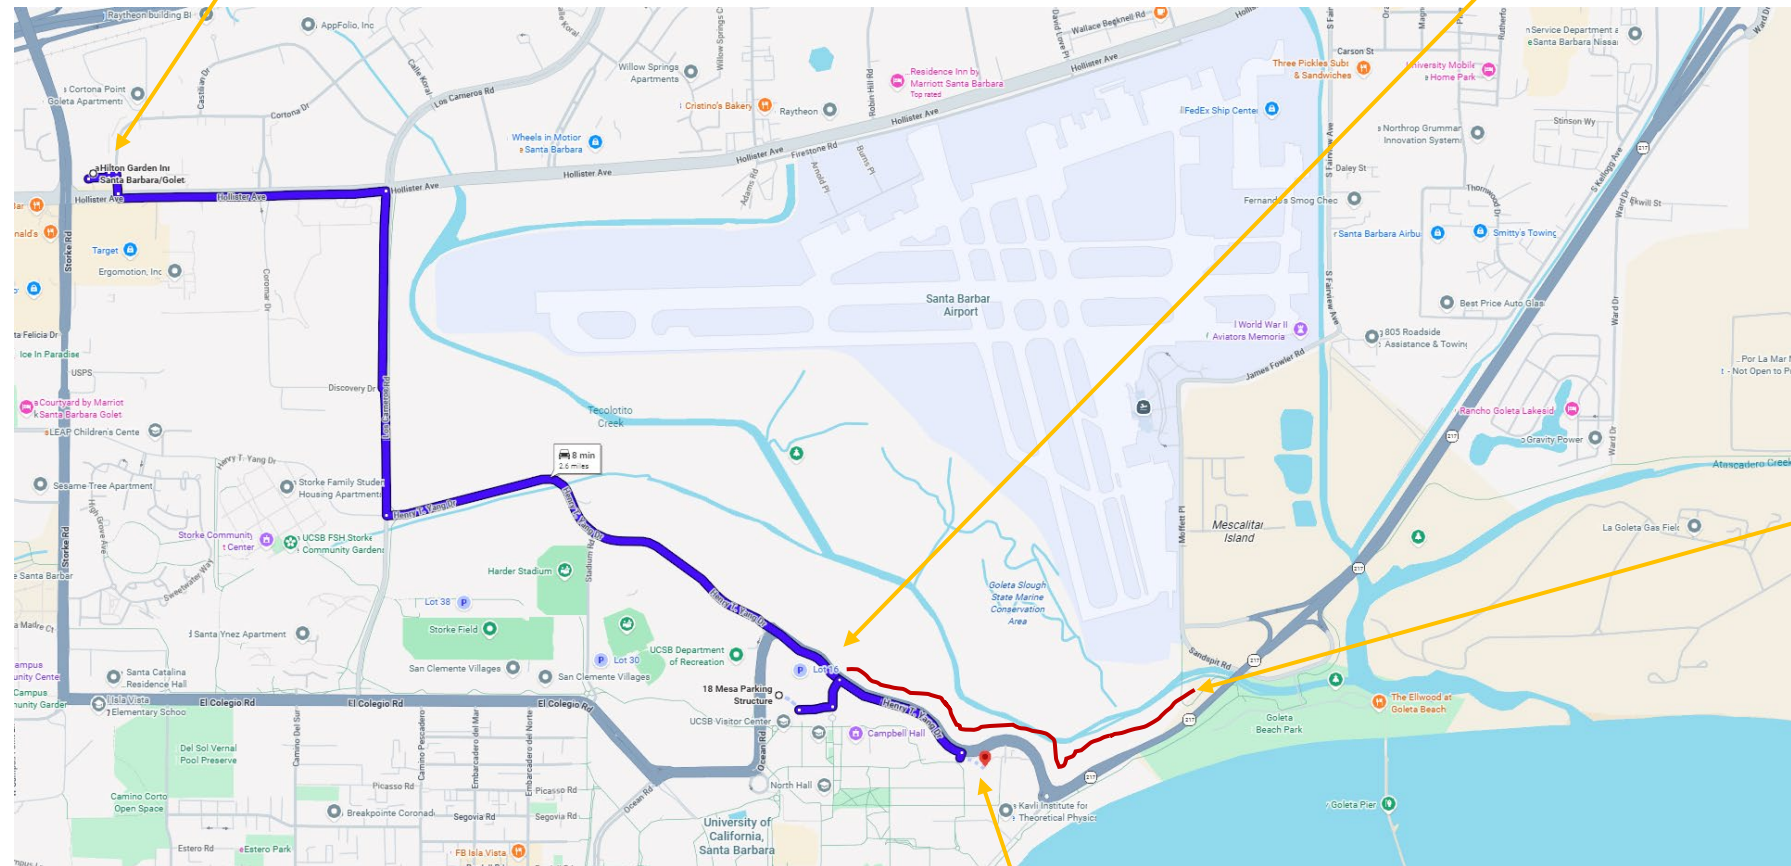

### Hilton Garden Hotel

6878 Hollister Ave,  
Goleta, CA 93117

### Parking Structure

18, Ocean Rd, Santa Barbara,  
CA 93117

**Driving Directions from Highway 217**  
Enter campus through Henley Gate, turn right onto Henry T. Yang Drive, then turn left onto Ocean Road. Park in Parking Structure 18.